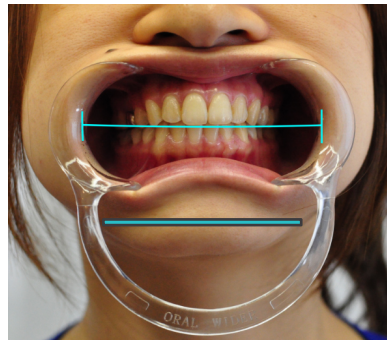

Mouth Retractor ORAL WIDER

オーラルワイダー

- Easy to handle and provide a wide oral view.
- Comfortable for patient.
- Ideal for Interoral photos and hygiene treatment.

The size of soft type and hard type is the same.

Soft Type

Hard Type

Small Size for Children

How to use

経口挿管時使用例

出典：東京歯科大学市川総合病院
歯科・口腔外科提供

Wider Mini

Wider Chibi