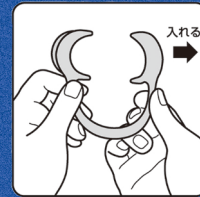

Mouth Retractor ORAL WIDER

オーラルワイダー

- Easy to handle and provide a wide oral view.
- Comfortable for patient.
- Ideal for Interoral photos and hygiene treatment.

The size of soft type and hard type is the same.

Soft Type

Hard Type

Small Size for Children

How to use

経口挿管時使用例

出典：東京歯科大学市川総合病院
歯科・口腔外科提供

Wider Mini

Wider Chibi