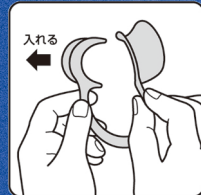

Mouth Retractor ORAL WIDER

オーラルワイダー

- Easy to handle and provide a wide oral view.
- Comfortable for patient.
- Ideal for Interoral photos and hygiene treatment.

The size of soft type and hard type is the same.

Soft Type

Hard Type

Small Size for Children

How to use

経口挿管時使用例

出典：東京歯科大学市川総合病院
歯科・口腔外科提供

Wider Mini

Wider Chibi