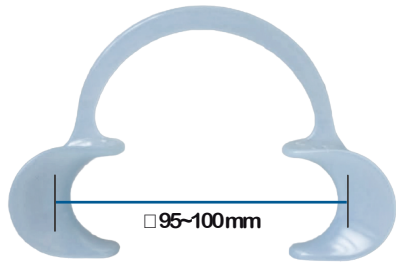

Mouth Retractor ORAL WIDER

オーラルワイダー

- Easy to handle and provide a wide oral view.
- Comfortable for patient.
- Ideal for Interoral photos and hygiene treatment.

The size of soft type and hard type is the same.

Soft Type

Hard Type

Small Size for Children

How to use

経口挿管時使用例

出典：東京歯科大学市川総合病院
歯科・口腔外科提供

Wider Mini

Wider Chibi